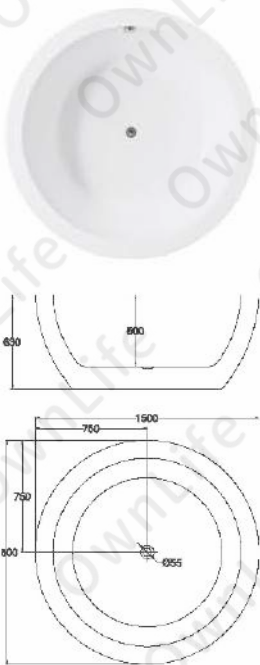

OW-107M

1200*1200*580mm

OW-702M

1050*1020*580mm

OwnLife

微晶獨立浴缸

OW-121M

1350*1350*600mm
1500*1500*630mm

OW-302M

1350*1350*580mm

OW-811M

1200*1200*600mm
1400*1400*600mm

OW-521M

1400*1400*650mm
1800*1800*630mm

微晶獨立浴缸

OW-012M