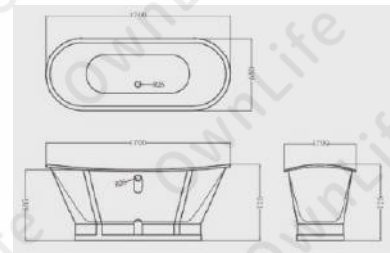

OW-9101HN

1700*780*650mm
1850*780*745mm

古典鑄鐵浴缸

浴缸龍頭
OW-CL4418CS

OW-5-8001HN

1700*680*685/725mm

OW-1-2201HN

1500*750*590/660mm
1829*780*630/730mm