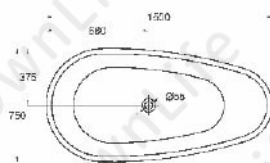

微晶獨立浴缸

OW-181M

1400*750*580mm

1500*750*580mm

1700*830*580mm