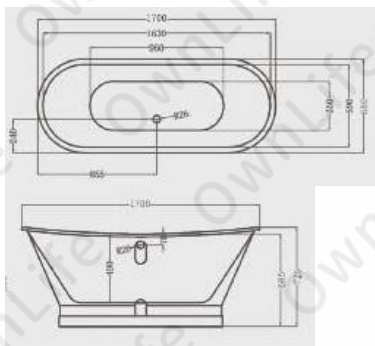

OW-9101HN

1700*780*650mm
1850*780*745mm

古典鑄鐵浴缸

浴缸龍頭
OW-CL4418CS

OW-5-8001HN

1700*680*685/725mm

OW-1-2201HN

1500*750*590/660mm
1829*780*630/730mm

古典鑄鐵浴缸

OW-2301HN

1770*765*600/740mm

OW-2-8001HN

1700*680*685/725mm

鑄鐵炭缸

OW-810HN

1500*750*390/420mm
1700*800*420mm
1700*750*390/420mm
1800*800*420mm