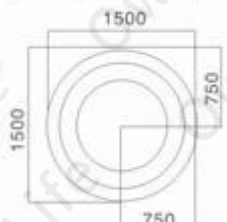

1500*1500*600mm