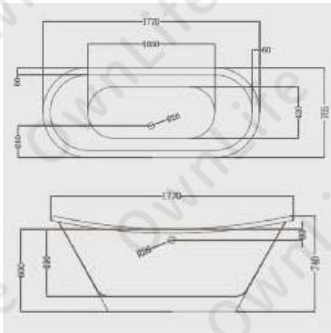

古典鑄鐵浴缸

OW-2301HN

1770*765*600/740mm

OW-2-8001HN